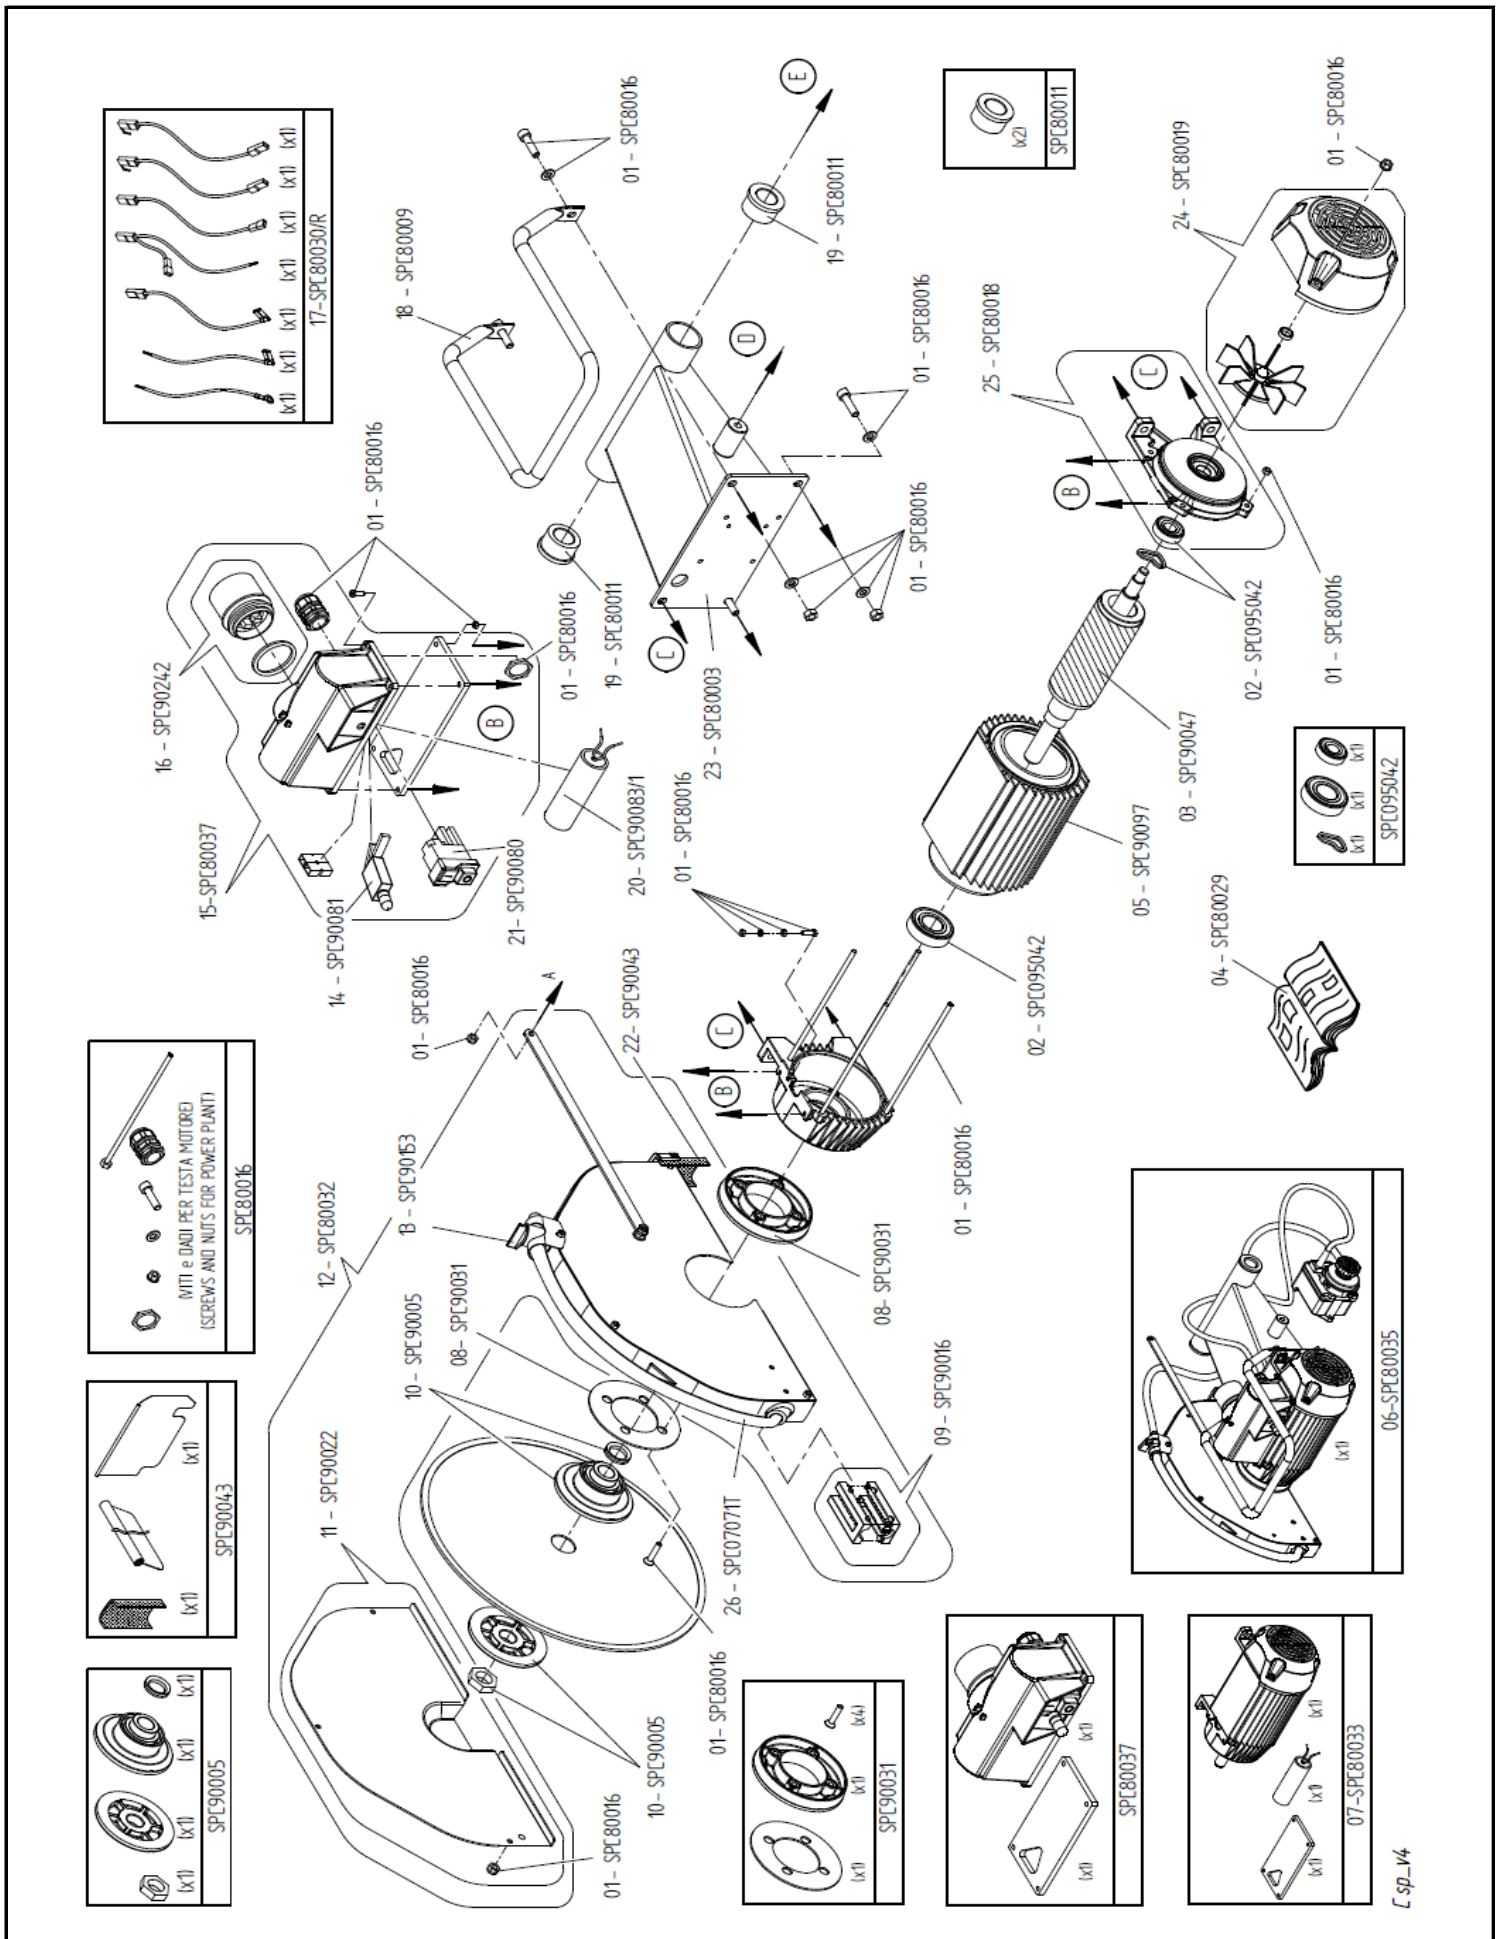

Nr.	Omschrijving	Artikelnummer	Nr.	Omschrijving	Artikelnummer
1	SET POTEN	XSPC80008000			
2	SCHROEVEN/MOERENSET TBV FRAME	XSPC84007000			
3	VERSTEBAK 45° S-COUP	BEGA010000			
4	WATERBAK	XSPC80001000			
5	SET RAILHOUDERS	XSPC90011000			
6	HANDGREEP COMPL.	XSPC90119000			
7	ZAAGWAGENBLOKKERING COMPL.	XSPC90118000			
8	SET WIELEN TBV ZAAGWA- GEN	XSPC80015000			
9	SET RAILS	XSPC90035000			
10	WATERPOMP TYPE P-0 COM- PL.	XWPE010000			
11	CENTIMETERVERDELING ZAAGWAGEN	XSPC90050000			
12	VARIABELE MATERIAALAAN- SLAG COMP	XSPC90107000			
13	SET ZELFKLEVENDE RUBBER MATTEN	XSPC37506-10			
14	ONDERDELEN TBV ZAAGKOP	XSPC80024000			
14	OND. TBV ZAAGKOP PRE SERIENR: 275877	XSPC80014E00			
15	SET VOOR HOOGTE-INSTEL- LING COMPL	XSPC80012000			
16	SET SPATLAPPEN	XSPC90043000			
17	HOUDER GROTE SPATLAP	XSPC90320000			
18	ZAAGWAGEN COMPL.	XSPC80034000			
19	WATERSLANG	XSPC07071R00			
20	WATERSTOP COMPL.	XSPC84025000			
21	ARM TBV ZAAGKOP	XSPC80002000			
21	ARM TBV ZAAGKOP RAL 3020	XSPC8000200R			
22	WIELSET	XSPC80013000			
23	GEREEDSCHAPSSET COMPL.	XSPC03032000			